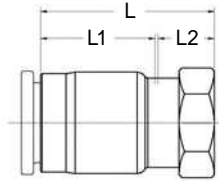

Screw Reducer

Ordering No.	Size(SU,A)	L(mm)	L1(mm)	L2(mm)
JRS1315	13x1/2"	53	35	16
JRS2015	20x1/2"	53	37	16
JRS2020	20x3/4"	56	37	18
JRS2515	25x1/2"	55	39	16
JRS2520	25x3/4"	57	39	18
JRS2525	25x1"	61	39	20
JRS3015	30x1/2"	59	43	16
JRS3020	30x3/4"	61	43	18
JRS3025	30x1"	63	43	20
JRS3032	30x1-1/4"	68	43	23
JRS4015	40x1/2"	64	48	16
JRS4020	40x3/4"	66	48	18
JRS4025	40x1"	68	48	20
JRS4032	40x1-1/4"	71	48	23
JRS4040	40x1-1/2"	73	48	23
JRS5020	50x3/4"	70	50	18
JRS5025	50x1"	70	50	20
JRS5032	50x1-1/4"	73	50	23
JRS5040	50x1-1/2"	73	50	23
JRS5050	50x2"	79	50	27
JRS6050	60x2"	81	52	29
JRS6065	60x2-1/2"	83	52	31